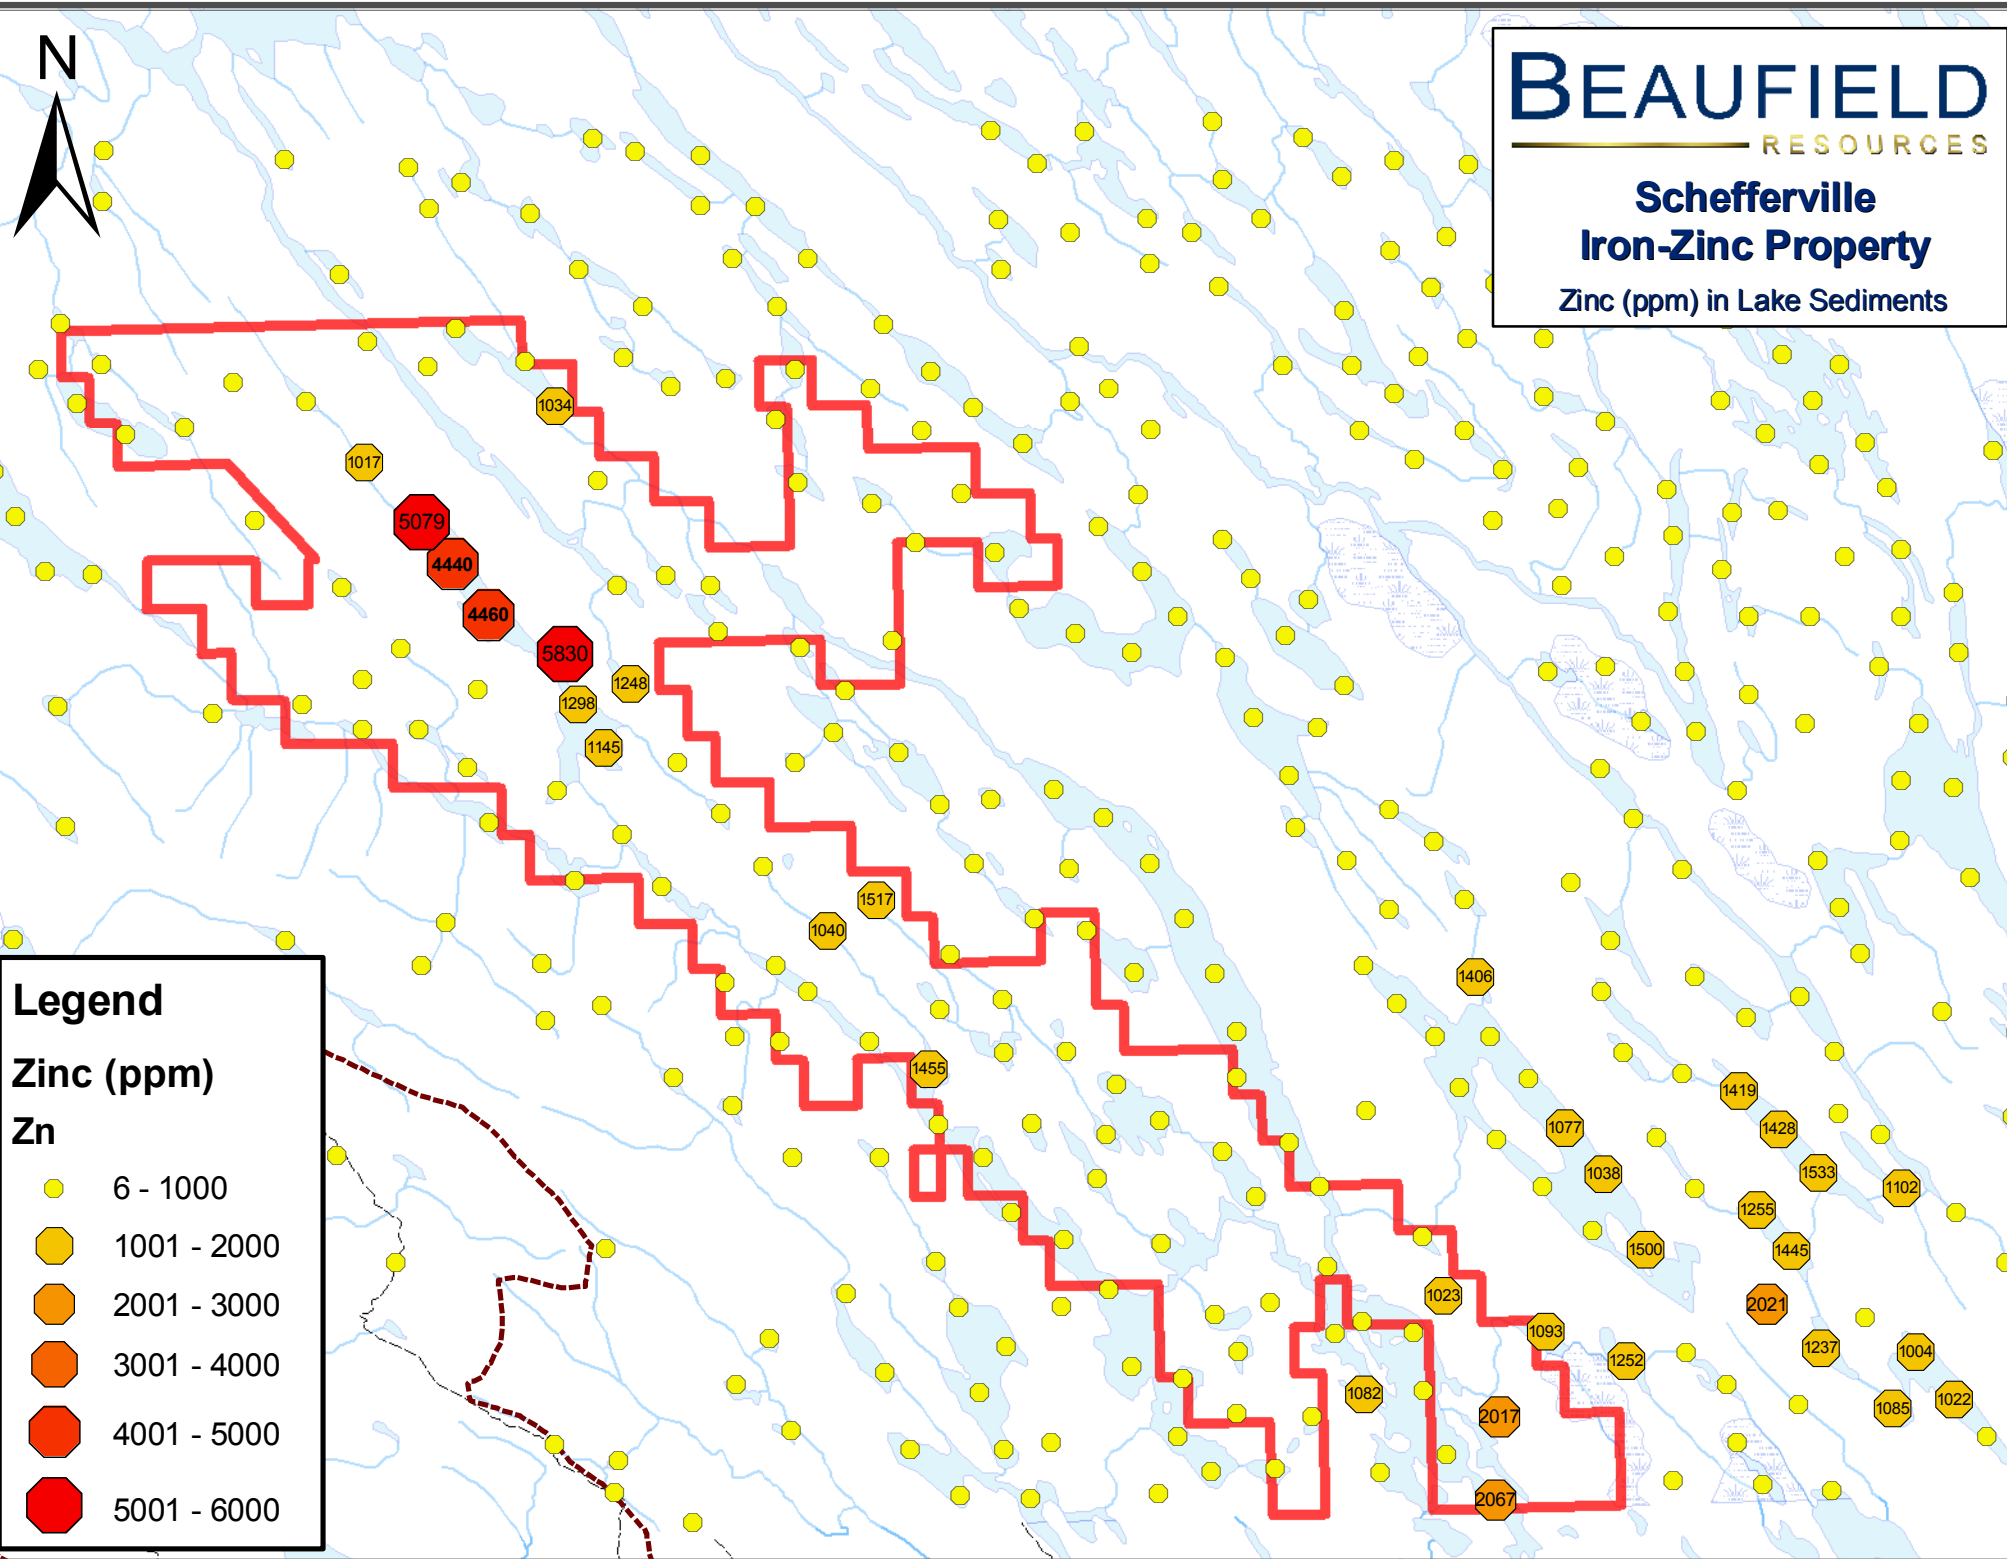

BEAUFIELD

RESOURCES

Schefferville Iron-Zinc Property

Zinc (ppm) in Lake Sediments

Legend

Zinc (ppm)

Zn

	6 - 1000
	1001 - 2000
	2001 - 3000
	3001 - 4000
	4001 - 5000
	5001 - 6000